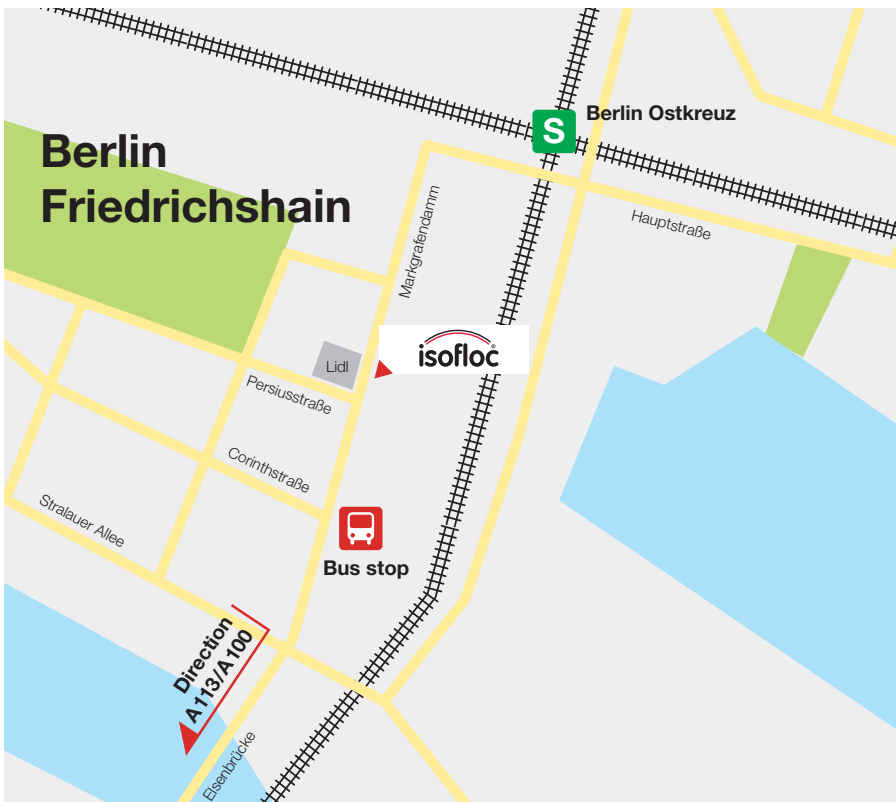

Directions to isofloc Dämmstatt

By air

The nearest airports are Berlin Tegel and Berlin Schönefeld. You can obtain information about the airports on: www.berlin-airport.de

Berlin Tegel: Take the TXL bus towards Alexanderplatz, alight at Beusselstrasse and continue with the S41 line of the rapid transit system to the Ostkreuz station.

Berlin Schönefeld Airport: Take the S9 line of the rapid transit system towards Pankow and alight at the Ostkreuz station.

By rail / public transport

All information for planning your journey by train and purchasing tickets can be obtained from: www.bahn.de and www.bvg.de

In general: Ostkreuz station (S3, S4, S5, S6, S7, S9, S10, S75, ring lines S41, S42), bus route 194 (bus stop Markgrafendamm / Corinthstrasse)

Berlin Main Station: Take the rapid transit system (S5, S7 or S75) to the Ostkreuz station. **Berlin East Station:** Take the rapid transit system (S5 or S75) to the Ostkreuz station.

By car

Enter Markgrafendamm 16 as the destination in your navigation system. We are located directly opposite the Lidl supermarket!

We will gladly answer any further questions you might have about planning your journey: