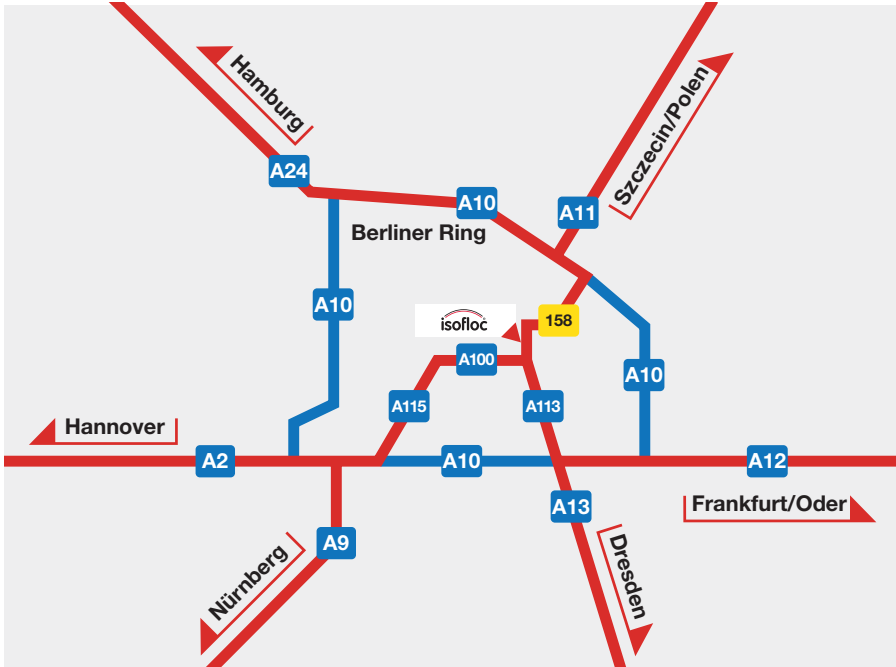

Directions to isofloc Dämmstatt

By air

The nearest airports are Berlin Tegel and Berlin Schönefeld. You can obtain information about the airports on: www.berlin-airport.de

Berlin Tegel: Take the TXL bus towards Alexanderplatz, alight at Beusselstrasse and continue with the S41 line of the rapid transit system to the Ostkreuz station.

Berlin Schönefeld Airport: Take the S9 line of the rapid transit system towards Pankow and alight at the Ostkreuz station.

By rail / public transport

All information for planning your journey by train and purchasing tickets can be obtained from: www.bahn.de and www.bvg.de

In general: Ostkreuz station (S3, S4, S5, S6, S7, S9, S10, S75, ring lines S41, S42), bus route 194 (bus stop Markgrafendamm / Corinthstrasse)

Berlin Main Station: Take the rapid transit system (S5, S7 or S75) to the Ostkreuz station. **Berlin East Station:** Take the rapid transit system (S5 or S75) to the Ostkreuz station.

By car

Enter Markgrafendamm 16 as the destination in your navigation system. We are located directly opposite the Lidl supermarket!

We will gladly answer any further questions you might have about planning your journey: