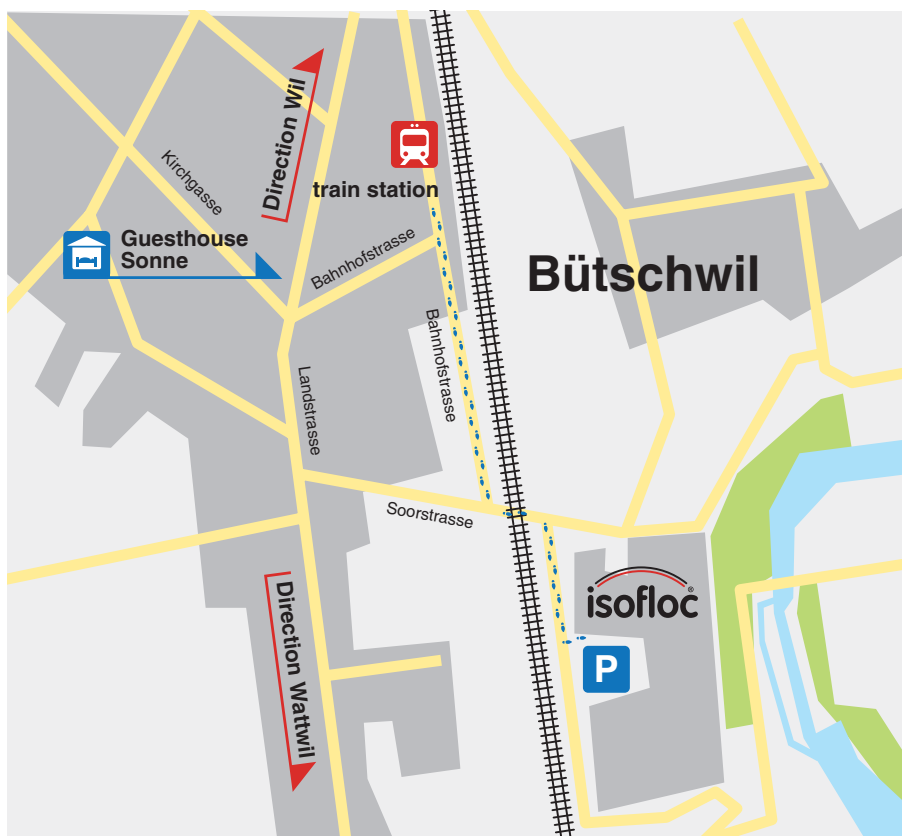

# Directions to isofloc AG

## By air

The nearest international airport is Zurich airport. You can obtain information about the airport from:

[www.zurich-airport.com](http://www.zurich-airport.com)

There is a regular train service from Zurich airport to Bütschwil (journey time about 50 minutes).

## By train

All information for planning your journey by train and purchasing tickets can be obtained from:

[www.sbb.ch](http://www.sbb.ch)

isofloc AG is about five minutes' walk from Bütschwil railway station.

## By car

Enter the intersection of 'Soorstrasse' and 'Landstrasse' as the destination in your navigation system. Following this junction there are signs to the Soorpark and isofloc AG.

**We will gladly answer any further questions you might have about planning your journey:**