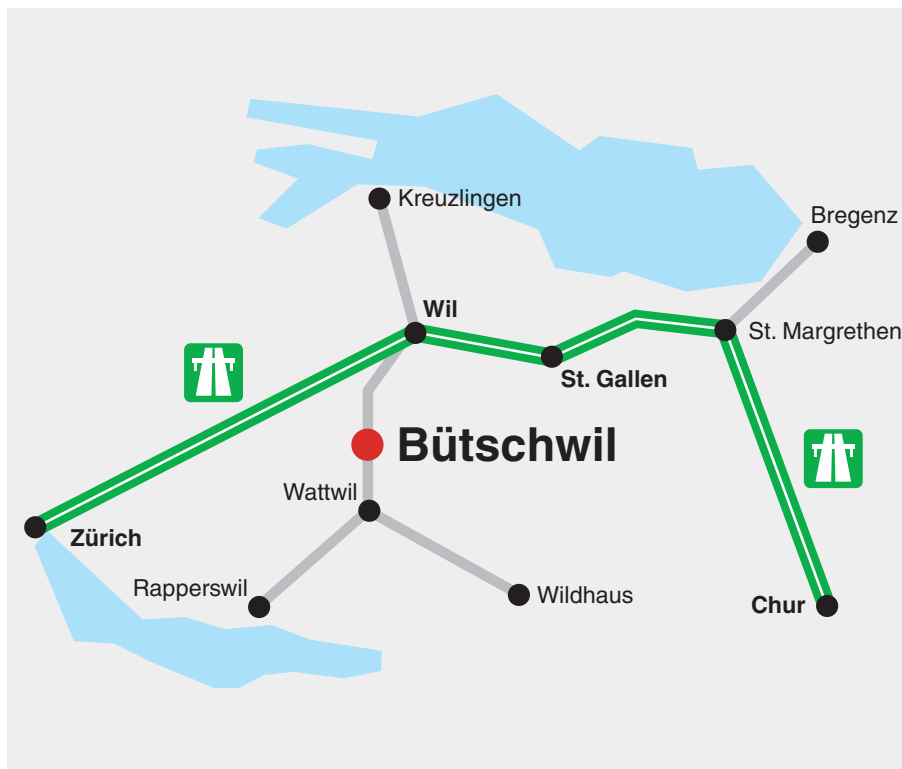

# Directions to isofloc AG

## By air

The nearest international airport is Zurich airport. You can obtain information about the airport from:

[www.zurich-airport.com](http://www.zurich-airport.com)

There is a regular train service from Zurich airport to Bütschwil (journey time about 50 minutes).

## By train

All information for planning your journey by train and purchasing tickets can be obtained from:

[www.sbb.ch](http://www.sbb.ch)

isofloc AG is about five minutes' walk from Bütschwil railway station.

## By car

Enter the intersection of 'Soorstrasse' and 'Landstrasse' as the destination in your navigation system. Following this junction there are signs to the Soorpark and isofloc AG.

**We will gladly answer any further questions you might have about planning your journey:**